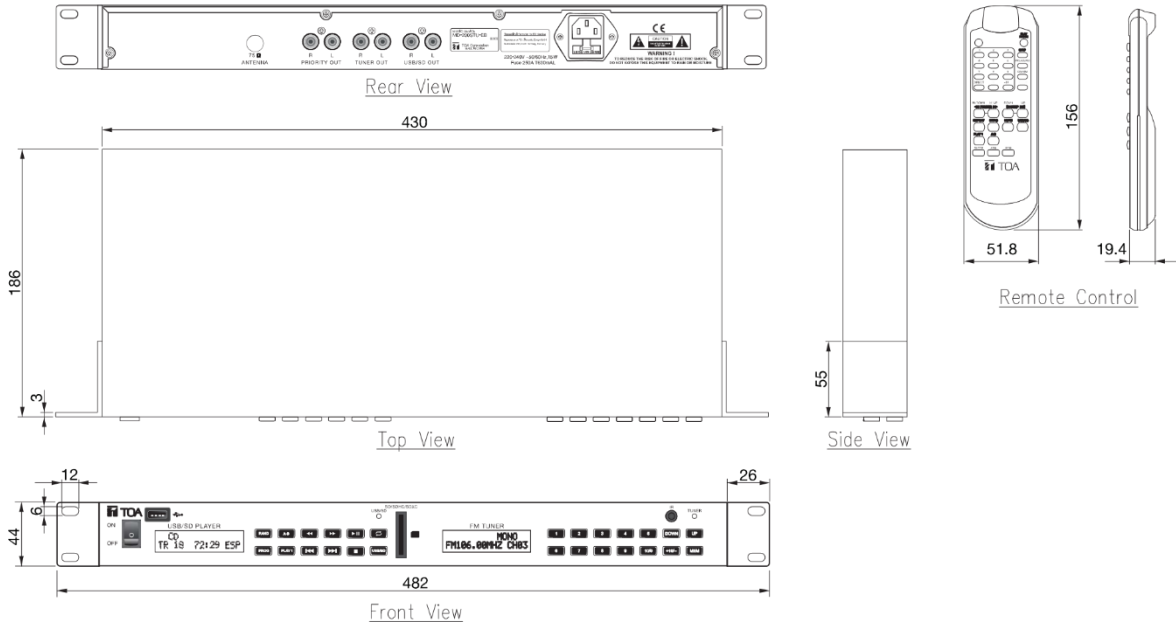

## DIMENSIONAL DIAGRAM

[MD-200STU-EB]

[MD-200CTU-EB]

# SPECIFICATION

TOA • Music Device

Model No.	MD-200STU-EB	MD-200CTU-EB
Power Source	220 ~ 240 V AC, 50/60 Hz	
Power Consumption	6 W	8 W
Frequency Response	20 – 20,000 Hz, $\pm 3$ dB	
Tuner Receiving Frequency	87.5 – 108 MHz (50 kHz step)	
Audio Input	FM 75 $\Omega$ antenna terminals	
	USB port for memory stick (up to 32 GB, Type file MP3 file & WAV file)	
	SD/MMC card slot (up to 32 GB, Type file MP3 file & WAV file)	
		CD port for disk (Type file MP3 file)
Audio Output	RCA audio output L and R channels for FM	
	RCA audio output L and R channels for USB/SD	RCA audio output L and R channels for CD/USB/SD
	RCA audio output L and R channels for PRIORITY	
Channels of Memory Tuner	30 Channels in total for FM broadcasts	
Indicators	2 LCD Display Light Blue 2 LED Indicator Light Green	
Operating Temperature	0°C to 40°C	
Finish	Front Panel : Steel Plate, Color Black Case : Steel Plate, Color Black	
Dimensions	482 (W) X 44 (H) X 186 (D) mm (18.97" X 1.73" X 7.32")	482 (W) X 44 (H) X 250.5 (D) mm (18.97" X 1.73" X 9.86")
Weight	2.6 Kg (5.73 lbs)	3.5 Kg (7.71 lbs)
Accessories	AC Power cord 1CE ... 1 AC Power cord 4CE ... 1 Antenna FM radio ... 1 Remote Control ... 1	