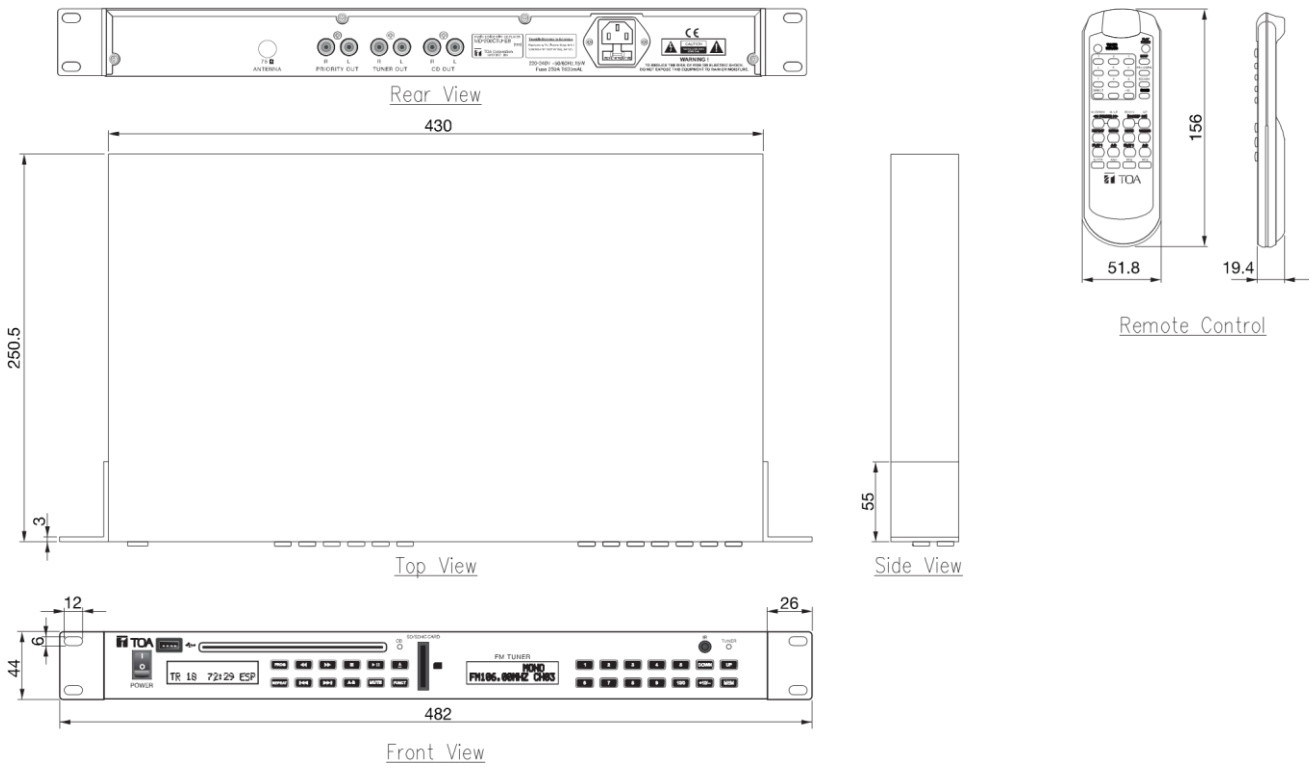

## DIMENSIONAL DIAGRAM

[MD-200STU-EB]

[MD-200CTU-EB]

# SPECIFICATION

TOA • Music Device

Model No.	MD-200STU-EB	MD-200CTU-EB
Power Source	220 ~ 240 V AC, 50/60 Hz	
Power Consumption	6 W	8 W
Frequency Response	20 – 20,000 Hz, $\pm 3$ dB	
Tuner Receiving Frequency	87.5 – 108 MHz (50 kHz step)	
Audio Input	FM 75 $\Omega$ antenna terminals	
	USB port for memory stick (up to 32 GB, Type file MP3 file & WAV file)	
	SD/MMC card slot (up to 32 GB, Type file MP3 file & WAV file)	
		CD port for disk (Type file MP3 file)
Audio Output	RCA audio output L and R channels for FM	
	RCA audio output L and R channels for USB/SD	RCA audio output L and R channels for CD/USB/SD
	RCA audio output L and R channels for PRIORITY	
Channels of Memory Tuner	30 Channels in total for FM broadcasts	
Indicators	2 LCD Display Light Blue 2 LED Indicator Light Green	
Operating Temperature	0°C to 40°C	
Finish	Front Panel : Steel Plate, Color Black Case : Steel Plate, Color Black	
Dimensions	482 (W) X 44 (H) X 186 (D) mm (18.97" X 1.73" X 7.32")	482 (W) X 44 (H) X 250.5 (D) mm (18.97" X 1.73" X 9.86")
Weight	2.6 Kg (5.73 lbs)	3.5 Kg (7.71 lbs)
Accessories	AC Power cord 1CE ... 1 AC Power cord 4CE ... 1 Antenna FM radio ... 1 Remote Control ... 1	